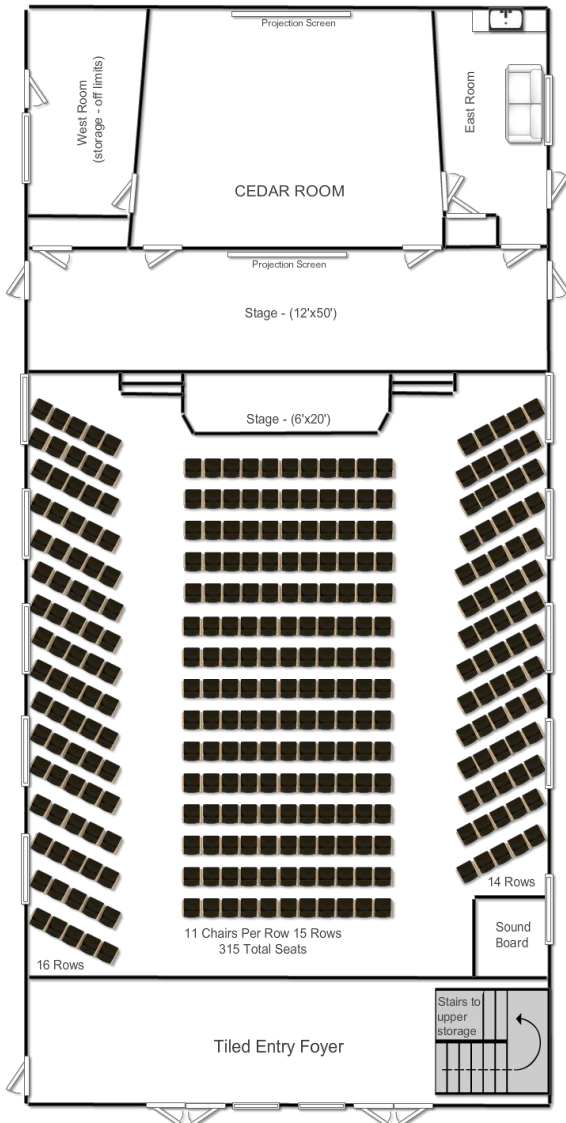

Tabernacle Auditorium & Cedar Room

Capacity:

Tabernacle: 315 +
Cedar Room: 35

The Tabernacle is our largest standard meeting facility, seating up to 315 on theater-style chairs. (additional chairs can be added) The Tab features a large stage (12'x50'), with an adjacent meeting room behind the stage to accommodate breakout sessions, prayer meetings or storage. Recently remodeled, the Tab does feature a modern sound system, video projector WiFi internet access.