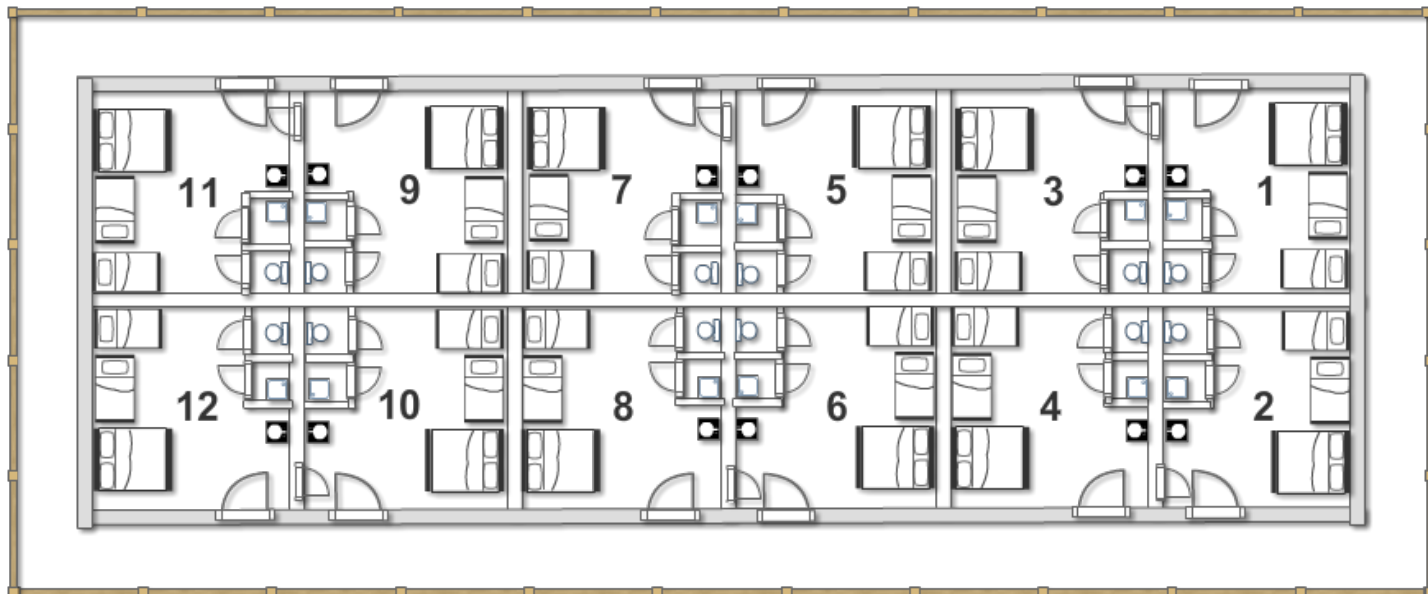

Lakeside Lodge

24 Motel Style
Rooms

Capacity: 118

The Lakeside Lodge is our most premier lodging space on campus! Overlooking the beautiful Black Lake rests 24 motel style rooms. Most rooms contain one queen bed and two bunk beds for a total of 5 beds. With private restrooms and air conditioning available in each room, it is the perfect place to relax and unwind after a day at camp!

Each room has one adjoining room which can be unlocked by request.

*Room 13 only has one bunk bed in addition to the queen bed.

Lakeside Lodge Upstairs

Even Numbered Rooms Face The Lake

Lakeside Lodge Downstairs

Even Numbered Rooms Face The Lake

Lakeside Lodge - Camp Facing Side

Room 1	Queen Bed	1a	1b	Adjoining
	Bunk Beds	2	3	
	Bunk Beds	4	5	
Room 3	Queen Bed	1a	1b	
	Bunk Beds	2	3	
	Bunk Beds	4	5	
Room 5	Queen Bed	1a	1b	Adjoining
	Bunk Beds	2	3	
	Bunk Beds	4	5	
Room 7	Queen Bed	1a	1b	
	Bunk Beds	2	3	
	Bunk Beds	4	5	
Room 9	Queen Bed	1a	1b	Adjoining
	Bunk Beds	2	3	
	Bunk Beds	4	5	
Room 11	Queen Bed	1a	1b	
	Bunk Beds	2	3	
	Bunk Beds	4	5	
Room 13	Queen Bed	1a	1b	Adjoining
	Bunk beds	2	3	
Room 15	Queen Bed	1a	1b	
	Bunk beds	2	3	
	Bunk beds	4	5	
Room 17	Queen Bed	1a	1b	
	Bunk beds	2	3	
	Bunk beds	4	5	
Room 19	Queen Bed	1a	1b	
	Bunk beds	2	3	
	Bunk beds	4	5	
Room 21	Queen Bed	1a	1b	Adjoining
	Bunk beds	2	3	
	Bunk beds	4	5	
Room 23	Queen Bed	1a	1b	
	Bunk beds	2	3	
	Bunk beds	4	5	