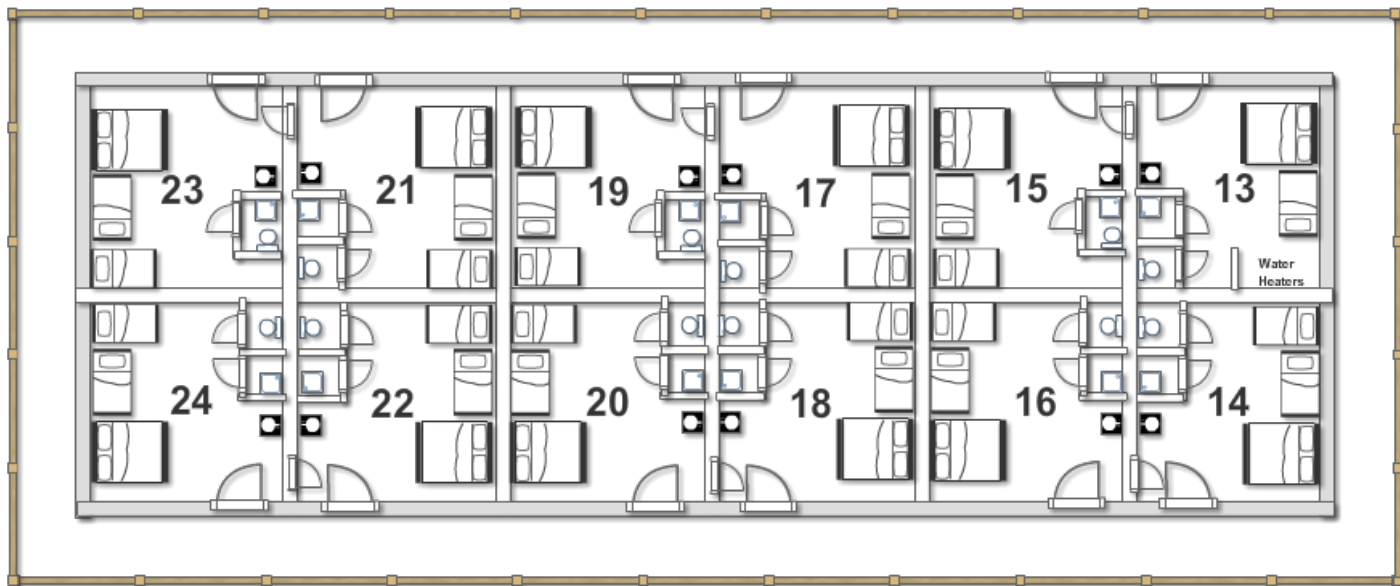

Lakeside Lodge

24 Motel Style
Rooms

Capacity: 118

The Lakeside Lodge is our most premier lodging space on campus! Overlooking the beautiful Black Lake rests 24 motel style rooms. Most rooms contain one queen bed and two bunk beds for a total of 5 beds. With private restrooms and air conditioning available in each room, it is the perfect place to relax and unwind after a day at camp!

Each room has one adjoining room which can be unlocked by request.

*Room 13 only has one bunk bed in addition to the queen bed.

Lakeside Lodge Upstairs

Even Numbered Rooms Face The Lake

Lakeside Lodge Downstairs

Even Numbered Rooms Face The Lake

Lakeside Lodge - Camp Facing Side

Room 1	Queen Bed	1a	1b	Adjoining
	Bunk Beds	2	3	
	Bunk Beds	4	5	
Room 3	Queen Bed	1a	1b	
	Bunk Beds	2	3	
	Bunk Beds	4	5	
Room 5	Queen Bed	1a	1b	Adjoining
	Bunk Beds	2	3	
	Bunk Beds	4	5	
Room 7	Queen Bed	1a	1b	
	Bunk Beds	2	3	
	Bunk Beds	4	5	
Room 9	Queen Bed	1a	1b	Adjoining
	Bunk Beds	2	3	
	Bunk Beds	4	5	
Room 11	Queen Bed	1a	1b	
	Bunk Beds	2	3	
	Bunk Beds	4	5	
Room 13	Queen Bed	1a	1b	Adjoining
	Bunk beds	2	3	
Room 15	Queen Bed	1a	1b	
	Bunk beds	2	3	
	Bunk beds	4	5	
Room 17	Queen Bed	1a	1b	
	Bunk beds	2	3	
	Bunk beds	4	5	
Room 19	Queen Bed	1a	1b	
	Bunk beds	2	3	
	Bunk beds	4	5	
Room 21	Queen Bed	1a	1b	Adjoining
	Bunk beds	2	3	
	Bunk beds	4	5	
Room 23	Queen Bed	1a	1b	
	Bunk beds	2	3	
	Bunk beds	4	5	